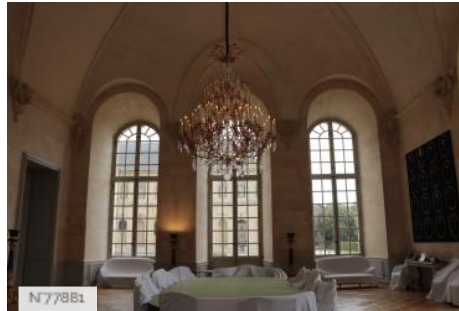

Maison d'Education de la Légion d'Honneur - Workshop

N77881