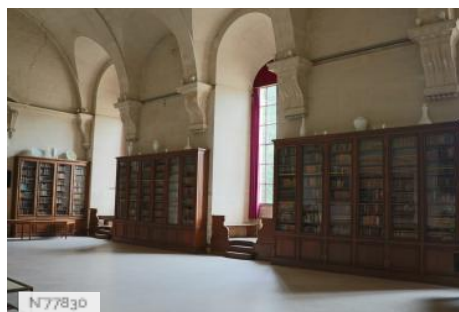

N77827
Maison d'Education de la Légion d'Honneur - Blue
sanitary