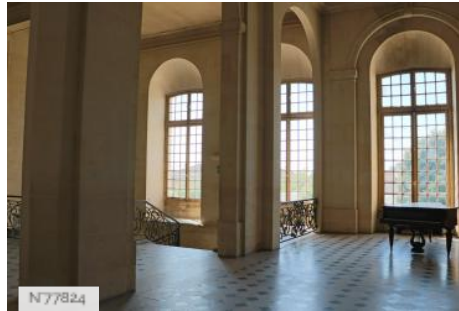

N77820
Maison d'Education de la Légion d'Honneur -
visiting room