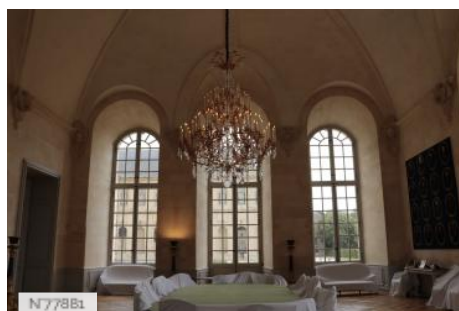

N77881
Maison d'Education de la Légion d'Honneur -
Salon des Princes