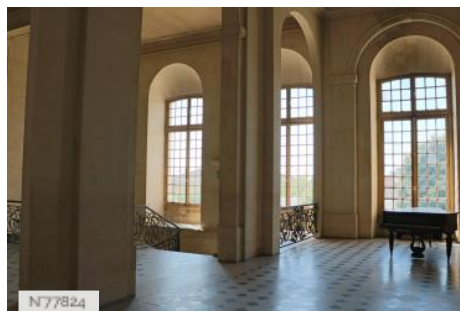

N77824
Maison d'Education de la Légion d'Honneur - Stair
landing with piano