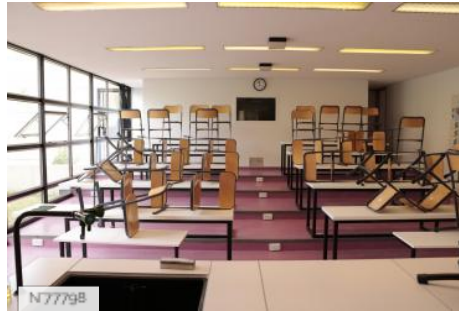

N77798
Maison d'Education de la Légion d'Honneur - Classroom