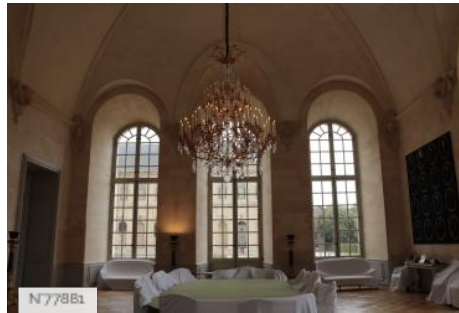

LOCATION CONDITION TYPE

Well maintained

LOCATION HISTORY

The Maison d'éducation de la Légion d'Honneur in Saint-Denis is a public school managed by the Great Chancellery of the Legion of Honour. The students are girls who are descendants of the decorated by the National Order of the Legion of Honour, the Military Medal and the French National Order of Merit. It receives high school and preparatory class students as a boarding school. In 1809 Napoleon signed a decree to install the Légion d'Honneur house of education in Saint-Denis Abbey. During the 18th century, the buildings of Saint-Denis Royal Abbey were rebuilt on the same place as the former medieval abbey. Robert de Cotte, who was Louis XIV's architect, drew the plans and built the East aisle and the South gallery which are the oldest parts of the building. Then several architects continued to work on the building, such as Jacques V Gabriel and Ange-Jacques Gabriel. Two round buildings surrounding the main courtyard were erected later by Charles de Wailly. Later on, different buildings were added, such as the building dedicated to music tuition erected in 1895. A classroom building was built in the 80's, and again a new one in 2016. The buildings and the parc are classified as Monuments historiques since 1927. Several restauration campaigns were recently implemented: between 1990 and 2011 the dormitories were restored ; then in 2014 the Prince's Room and between 2016 and 2018 the Madrid staircase was restored.

Maison d'Education de la Légion d'Honneur - Older staircases

Maison d'Education de la Légion d'Honneur - Parking

Maison d'Education de la Légion d'Honneur - Early 20th's sanitariums

Maison d'Education de la Légion d'Honneur - Workshop

Maison d'Education de la Légion d'Honneur - Long dormitories

Maison d'Education de la Légion d'Honneur - Honour courtyard

Maison d'Education de la Légion d'Honneur - Salon des Princes

Maison d'Education de la Légion d'Honneur - Teachers dining room