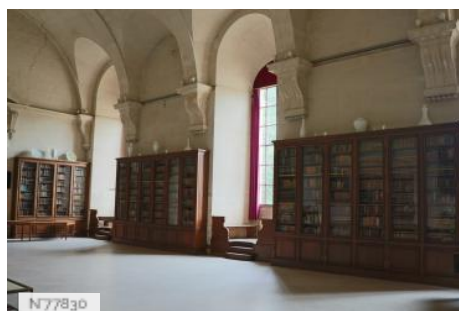

Maison d'Education de la Légion d'Honneur - Blue sanitary

N77830

Maison d'Education de la Légion d'Honneur - Library