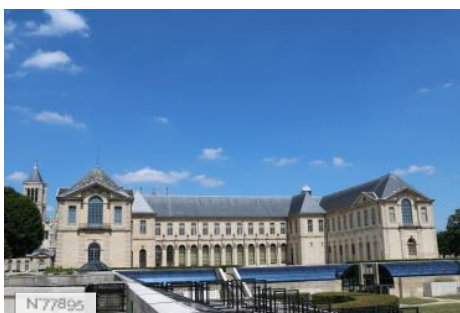

Maison d'Education de la Légion d'Honneur - Outside, global card

Maison d'Education de la Légion d'Honneur - Quinconces courtyard