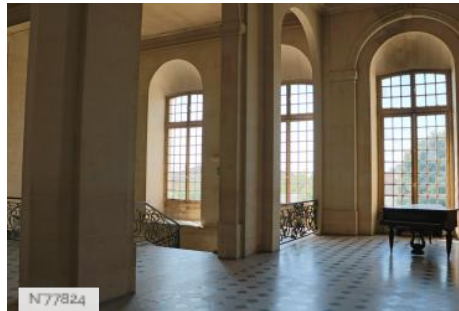

Maison d'Education de la Légion d'Honneur - visiting room

N77824