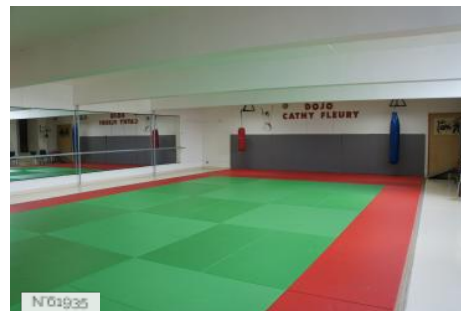

Village of Santeny - Dojo