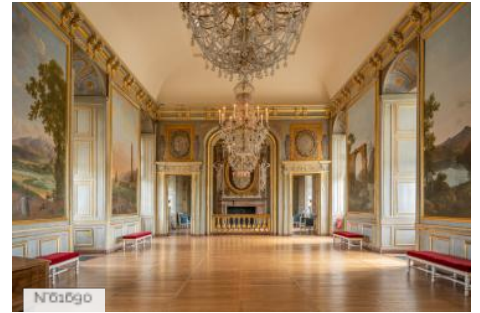

CONSTRUCTION PERIOD

XVIIth Century, XVIIIth Century

SPECIFIC STYLES

Covered - Indoor

REMARKABLE ARCHITECTURAL

Fireplace

ELEMENTS

## Sibling locations

Chateau of Maisons-Laffitte - Grand hallway

Chateau of Maisons-Laffitte - King's bedroom

Chateau of Maisons-Laffitte - Salle des fêtes

Chateau of Maisons-Laffitte - Count of Artois's dining room