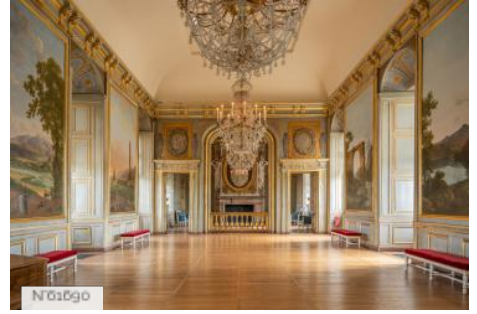

ELEMENTS

Sibling locations

Chateau of Maisons-Laffitte - Grand hallway

Chateau of Maisons-Laffitte - King's bedroom

Chateau of Maisons-Laffitte - Count of Artois's dining room

Chateau of Maisons-Laffitte - Marechal Lannes' bedroom

Chateau of Maisons-Laffitte - Captives drawing room

Chateau of Maisons-Laffitte - Games room

Chateau of Maisons-Laffitte - Grand staircase

Related locations

Chateau of Maisons-Laffitte - Grand hallway

Chateau of Maisons-Laffitte - King's bedroom