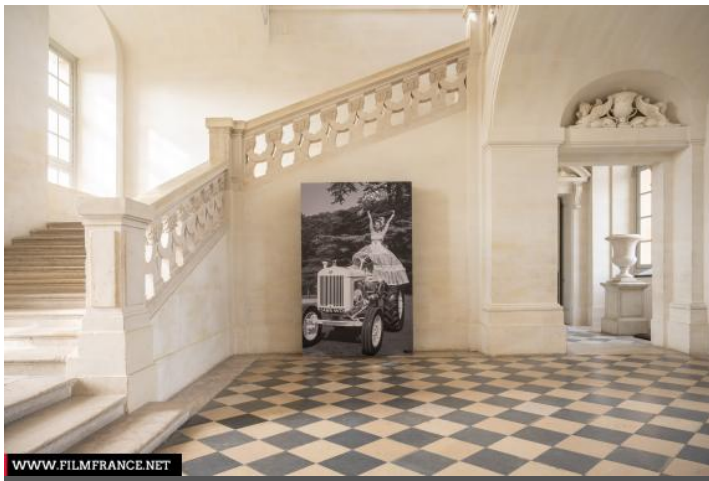

WWW.FILMFRANCE.NET

Credits: Film Paris Region - Luc Detours
Caption: Château de Maisons - Grand vestibule