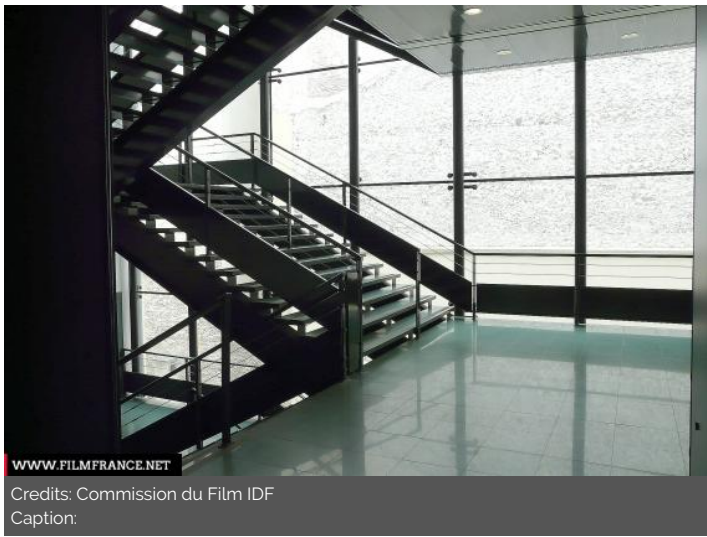

WWW.FILMFRANCE.NET

Credits: Commission du Film IDF
Caption: