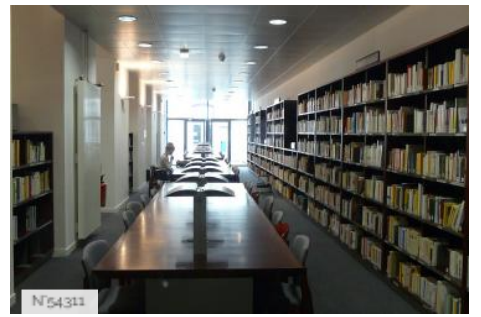

## GENERAL PRESENTATION

LOCATION CONDITION TYPE

Well maintained

LOCATION HISTORY

The building was used for a top economy school called HEC and now belongs to La Sorbonne.

DOMINANT STYLE

Contemporary

Centre Malesherbes - Tocqueville yard

Centre Malesherbes - Recording studio

Centre Malesherbes - Music room

Centre Malesherbes - Entrance hall B building

Centre Malesherbes - Cafeteria

Centre Malesherbes - Language laboratory

Centre Malesherbes - Video Room C28

Centre Malesherbes - Large Lecture theater

Centre Malesherbes - Global information

Centre Malesherbes - MAC computer room

Centre Malesherbes - Library