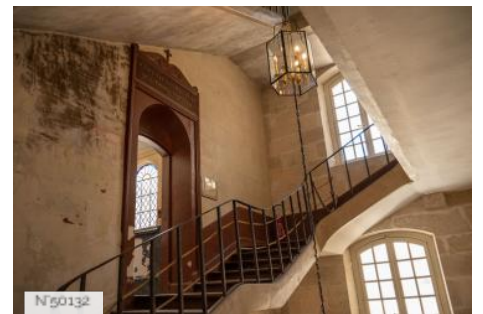

ENVIRONMENT

Village

GENERAL PRESENTATION

LOCATION CONDITION TYPE

Well maintained, Restored or Renovated

LOCATION HISTORY

Braced against the chalk cliffs of the Seine valley (particularly admirable at Vétheuil), the Château de La Roche-Guyon provides an impressive summary of 1000 years of French history. Long owned by the La Rochefoucauld family, its troglodyte galleries, underground stairways and 18th-century salons are now open to the public.

N°50137
Château de la Roche-Guyon - Gallery

N°50136
Château de la Roche-Guyon - Dining Room

N°50135
Château de la Roche-Guyon - small living-room

N°50133
Château de la Roche-Guyon - Grand living room

N°50127
Château de la Roche-Guyon - Library

N°50132
Château de la Roche-Guyon - red staircase

N°50129
Château de la Roche-Guyon - chapels