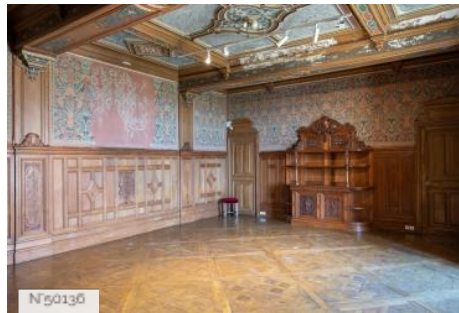

ENVIRONMENT

Village

GENERAL PRESENTATION

LOCATION CONDITION TYPE

Well maintained, Restored or Renovated

LOCATION HISTORY

Braced against the chalk cliffs of the Seine valley (particularly admirable at Vétheuil), the Château de La Roche-Guyon provides an impressive summary of 1000 years of French history. Long owned by the La Rochefoucauld family, its troglodyte galleries, underground stairways and 18th-century salons are now open to the public.

CONSTRUCTION PERIOD

XVIIIth Century

SPECIFIC STYLES

Open - Outdoor

Related locations

N°50126
Château de la Roche-Guyon

N°50130
Château de la Roche-Guyon - Tales courtyard

N°50131
Château de la Roche-Guyon - Staircase of honour

N°50137
Château de la Roche-Guyon - Gallery

N°50136
Château de la Roche-Guyon - Dining Room

N°50135
Château de la Roche-Guyon - small living-room

N°50133
Château de la Roche-Guyon - Grand living room

N°50127
Château de la Roche-Guyon - Library