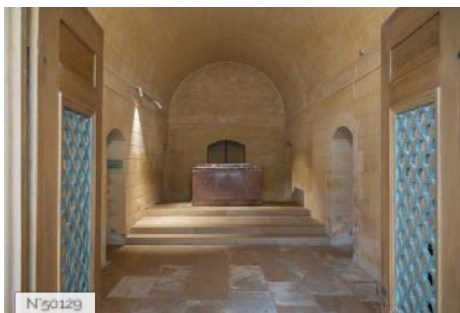

N°50129
Château de la Roche-Guyon - chapels