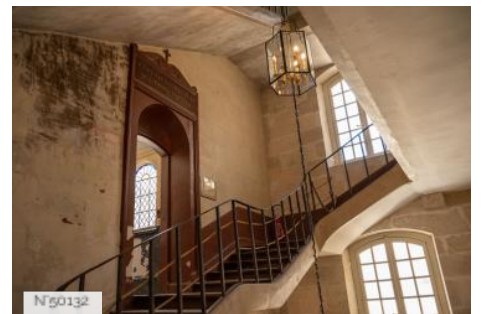

LOCATION CONDITION TYPE

Well maintained

LOCATION HISTORY

Braced against the chalk cliffs of the Seine valley (particularly admirable at Vétheuil), the Château de La Roche-Guyon provides an impressive summary of 1000 years of French history. Long owned by the La Rochefoucauld family, its troglodyte galleries, underground stairways and 18th-century salons are now open to the public.

Château de la Roche-Guyon - Gallery

Château de la Roche-Guyon - Dining Room

Château de la Roche-Guyon - small living-room

Château de la Roche-Guyon - Grand living room

Château de la Roche-Guyon - Library

Château de la Roche-Guyon - red staircase