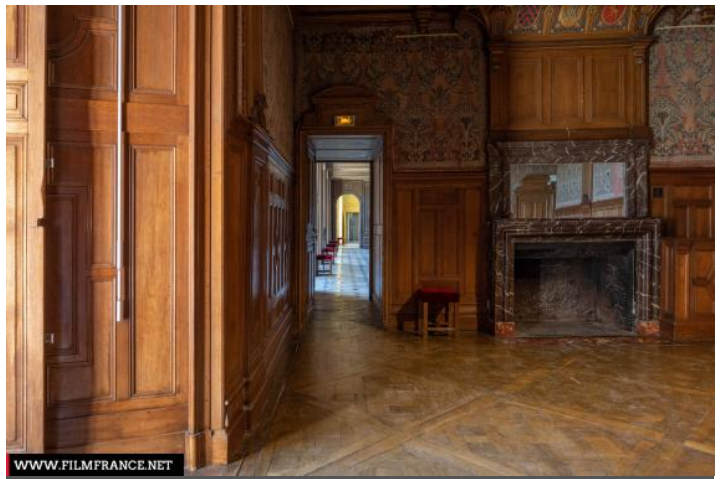

WWW.FILMFRANCE.NET

Credits: Film Paris Region - Luc Detours

Caption: Château de la Roche-Guyon - Salle à manger