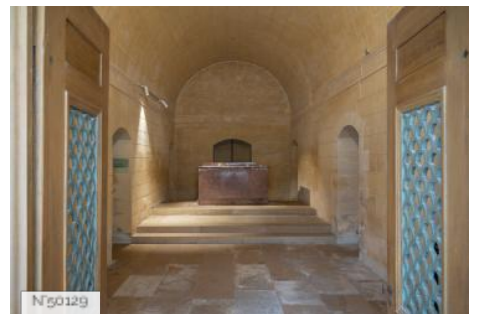

GENERAL PRESENTATION

LOCATION CONDITION TYPE

Well maintained

LOCATION HISTORY

Braced against the chalk cliffs of the Seine valley (particularly admirable at Vétheuil), the Château de La Roche-Guyon provides an impressive summary of 1000 years of French history. Long owned by the La Rochefoucauld family, its troglodyte galleries, underground stairways and 18th-century salons are now open to the public.

N°50135
Château de la Roche-Guyon - small living-room

N°50133
Château de la Roche-Guyon - Grand living room

N°50127
Château de la Roche-Guyon - Library

N°50132
Château de la Roche-Guyon - red staircase

N°50129
Château de la Roche-Guyon - chapels