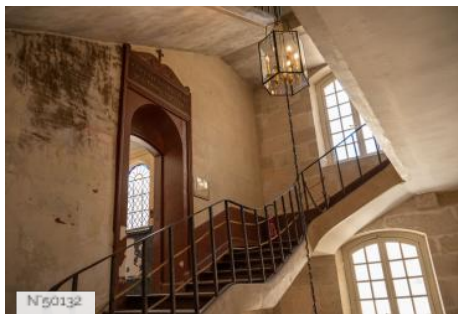

N°50132
Château de la Roche-Guyon - red staircase