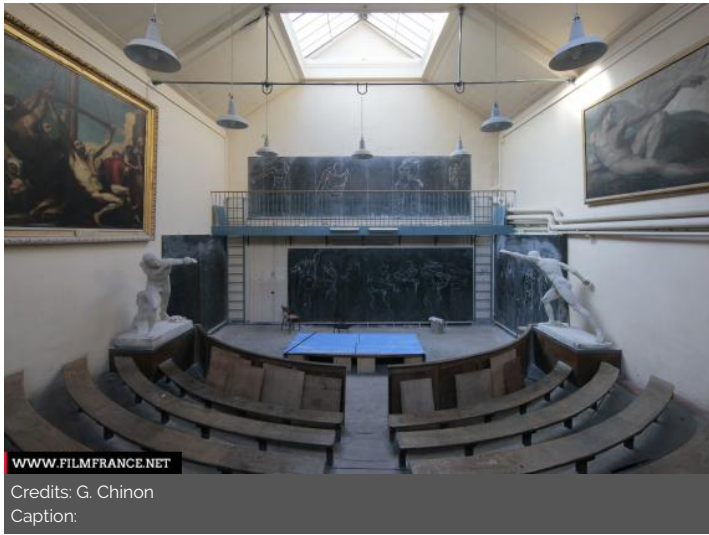

WWW.FILMFRANCE.NET

Credits: G. Chinon
Caption: