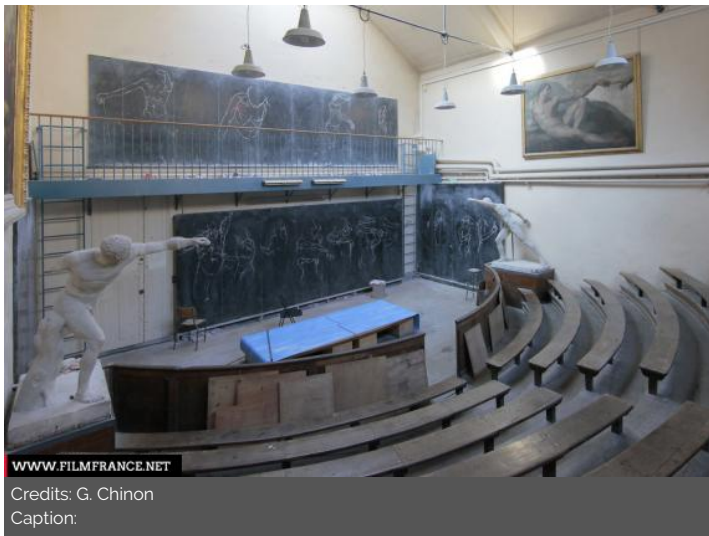

WWW.FILMFRANCE.NET

Credits: G. Chinon
Caption:

LOCATION TYPE

CATEGORIES

- Amphitheater
- Artist workshop
- Cultural building
- Education - research building
- University campus
- Arts center
- School
- Professional school
- Cultural edifice
- Education - research edifice
- Cultural establishment
- Cultural site

ENVIRONMENT

City

GENERAL PRESENTATION

LOCATION CONDITION TYPE

Well maintained

LOCATION HISTORY

The École des Beaux-arts is made up of a vast complex of buildings located at 14 rue Bonaparte, between the quai Malaquais and the rue Bonaparte, in the heart of Saint-Germain-des-Près, just across the Seine from the Louvre museum. Founded in 1648 by Charles Le Brun as the Académie de peinture et de sculpture (the famed French Academy). In 1793, the institutes were suppressed, but in 1816, the name was changed when it merged with the Académie d'architecture. Held in the King's tutelage until 1863, an imperial decree of November 13, 1863 named the school's director, who serves for a five-year term. Long supervised by the Ministry of Public Instruction, the Ecole des beaux-arts is now a public establishment.

CONSTRUCTION PERIOD

XIXth Century

Related locations