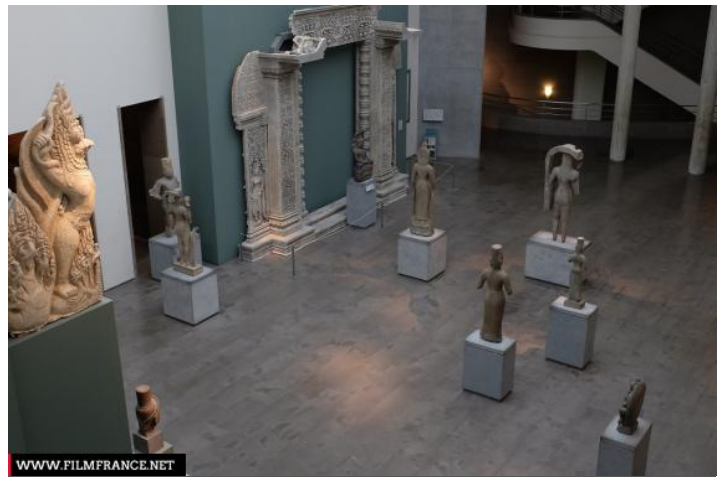

WWW.FILMFRANCE.NET

Credits: Commission du film d'Ile-de-France
Caption: Khmer courtyard