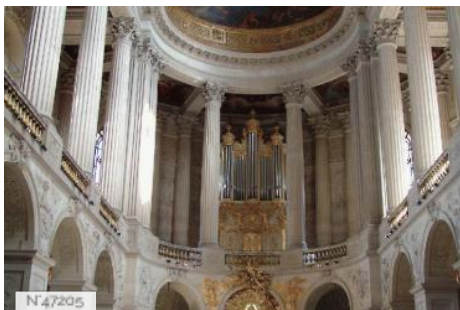

Related locations

N47205