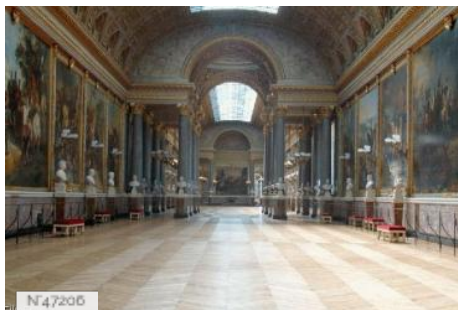

WWW.FILMFRANCE.NET

WWW.FILMFRANCE.NET

WWW.FILMFRANCE.NET

LOCATION TYPE

CATEGORIES

Lane Garden Grounds

ENVIRONMENT

Park or garden

GENERAL PRESENTATION

LOCATION CONDITION TYPE

Well maintained, Restored or Renovated

LOCATION HISTORY

The chateau and gardens of Versailles, which count amongst the most illustrious monuments of the world heritage, represent the most beautiful and complete achievement of the 17th century french arts.Laid-out between 1661 and 1700 by Lenôtre who flattened, drained and designed perspectives, bosquets, canal and borders. Versailles is the model of the French garden. It is ornated with more than 400 marble, bronze or lead statues along with water basins. The ancient myth of Apollo' sun is ever present. The gardens have been restored on several occasions respecting Lenôtre design or not.

CONSTRUCTION PERIOD

XVIIth Century

SPECIFIC STYLES

Open - Outdoor

REMARKABLE ARCHITECTURAL

Statue

ELEMENTS

Related locations

N47205

N47206

N47207