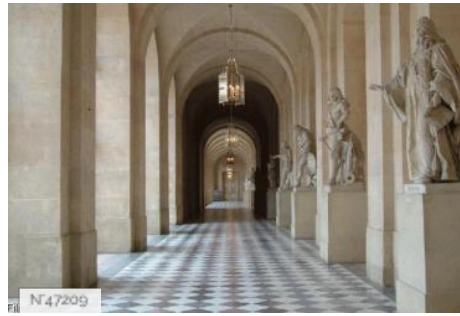

## GENERAL PRESENTATION

LOCATION CONDITION TYPE

Well maintained, Restored or Renovated

LOCATION HISTORY

The chateau and gardens of Versailles, which count amongst the most illustrious monuments of the world heritage, represent the most beautiful and complete achievement of the 17th century french arts.Laid-out between 1661 and 1700 by Lenôtre who flattened, drained and designed perspectives, bosquets, canal and borders. Versailles is the model of the French garden. It is ornated with more than 400 marble, bronze or lead statues along with water basins. The ancient myth of Apollo' sun is ever present. The gardens have been restored on several occasions respecting Lenôtre design or not.

## Related locations

N47205

N47206

N47207

Chateau of Versailles - Royal chapel

Chateau of Versailles - Stonegalleries of the southern aisle

Chateau of Versailles - Hall of Battles

Chateau of Versailles - Stonegalleries of the northern aisle

Chateau of Versailles - Princes staircase

Chateau of Versailles - Queen's staircase

Chateau of Versailles - Gabriels staircase

Chateau of Versailles - Lower gallery

Chateau of Versailles - Hall of mirrors

Chateau of Versailles - King's garden

Chateau of Versailles - Grove of the rocailles/ Ball room

Chateau of Versailles - Grove of the Horse chestnut trees

Chateau of Versailles - Mirror pool

Chateau of Versailles - The colonnade grove