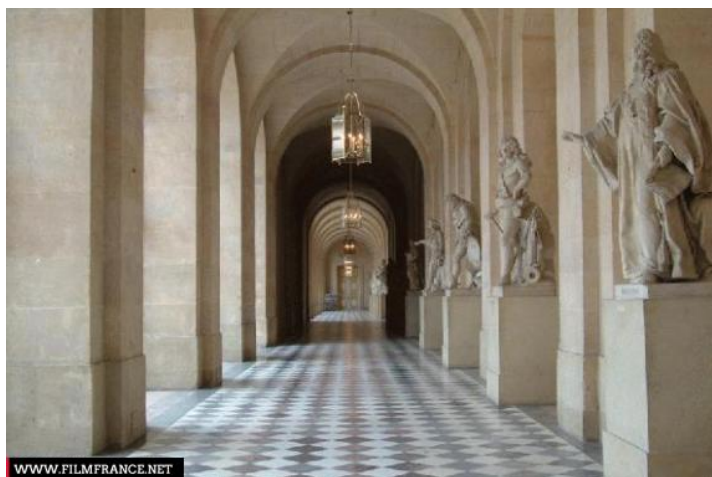

WWW.FILMFRANCE.NET

Credits: C.Milet/Chateau de Versailles
Caption: