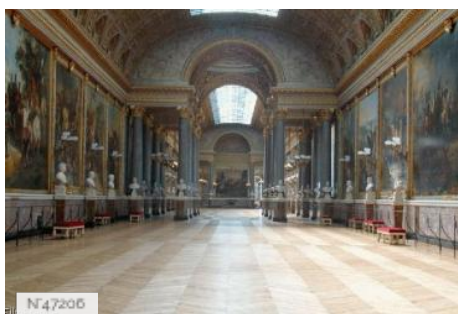

WWW.FILMFRANCE.NET

Credits: C.Milet/Chateau de Versailles
Caption:

WWW.FILMFRANCE.NET

Credits: C.Milet/Chateau de Versailles
Caption:

WWW.FILMFRANCE.NET

Credits: C.Milet/Chateau de Versailles
Caption:

LOCATION TYPE

CATEGORIES

Corridor Gallery (Architecture)

ENVIRONMENT

City

GENERAL PRESENTATION

LOCATION CONDITION TYPE

Restored or Renovated, Well maintained

LOCATION HISTORY

The chateau and gardens of Versailles, which count amongst the most illustrious monuments of the world heritage, represent the most beautiful and complete achievement of the 17th century french arts. The former hunting lodge of King Louis XIII was transformed and enlarged by his son Louis XIV. Versailles became the siege of the Court and of the French government. The chateau was embellished with new appartments decorated in the 18th c. under the reigns of Louix XV and XVI. In the 19th century, the chateau was dedicated to all the glories of France and partly transformed in an historical museum.

CONSTRUCTION PERIOD

XIXth Century

REMARKABLE ARCHITECTURAL ELEMENTS

Arch - Arcade, Gallery (architecture), Statue

Related locations

N47205

N47206

N47207