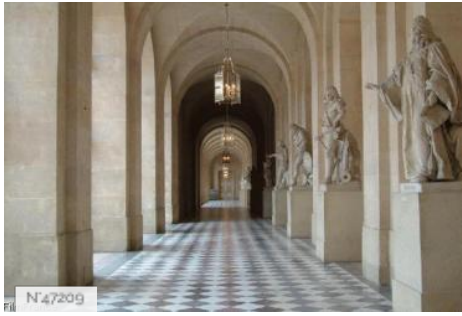

City

GENERAL PRESENTATION

LOCATION CONDITION TYPE

Restored or Renovated, Well maintained

LOCATION HISTORY

The chateau and gardens of Versailles, which count amongst the most illustrious monuments of the world heritage, represent the most beautiful and complete achievement of the 17th century french arts. The former hunting lodge of King Louis XIII was transformed and enlarged by his son Louis XIV. Versailles became the siege of the Court and of the French government. The chateau was embellished with new appartments decorated in the 18th c. under the reigns of Louix XV and XVI. In the 19th century, the chateau was dedicated to all the glories of France and partly transformed in an historical museum.

N47208

Chateau of Versailles - Royal chapel

Chateau of Versailles - Stonegalleries of the northern aisle

Chateau of Versailles - Lower gallery

Chateau of Versailles - Grove of the Rocailles/ Ball room

Chateau of Versailles - The colonnade grove

Chateau of Versailles - Apollo's Bath Grove

Chateau of Versailles - Princes staircase

Chateau of Versailles - Queen's staircase

Chateau of Versailles - Hall of mirrors

Chateau of Versailles - Grove of the Horse chestnut trees