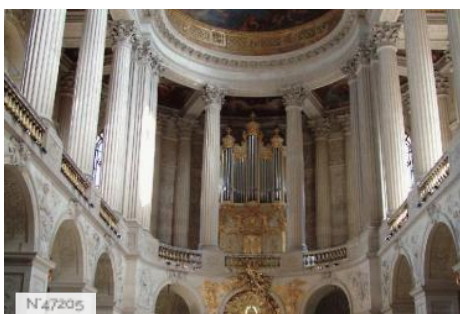

Related locations

N47205