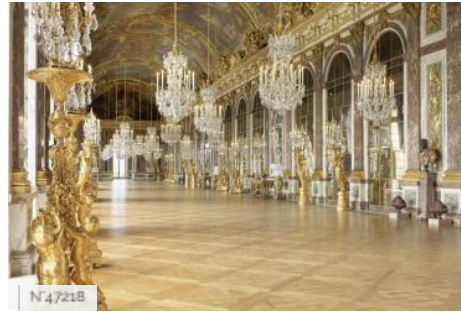

N47208

Chateau of Versailles - Royal chapel

Chateau of Versailles - Stonegalleries of the northern aisle

Chateau of Versailles - Lower gallery

Chateau of Versailles - Grove of the Rocailles/ Ball room

Chateau of Versailles - The colonnade grove

Chateau of Versailles - Apollo's Bath Grove

Chateau of Versailles - Princes staircase

Chateau of Versailles - Queen's staircase

Chateau of Versailles - Hall of mirrors

Chateau of Versailles - Grove of the Horse chestnut trees