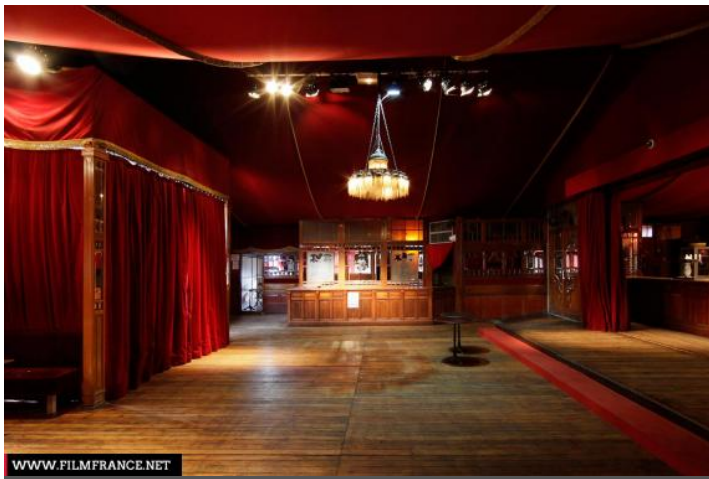

WWW.FILMFRANCE.NET