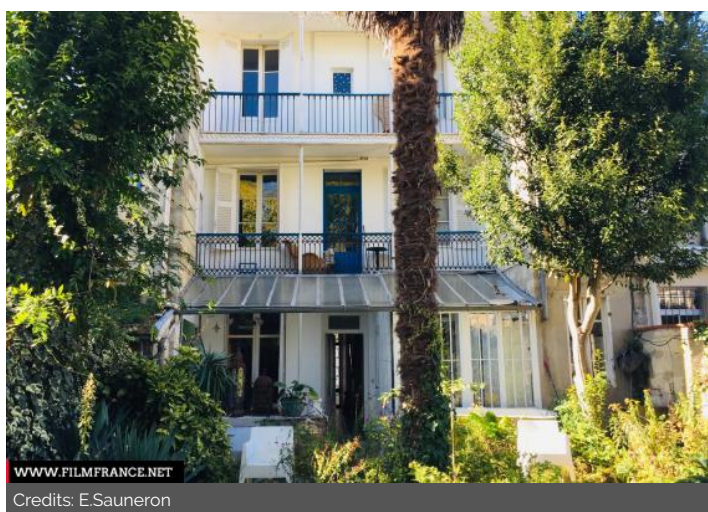

WWW.FILMFRANCE.NET

Credits: E.Sauneron