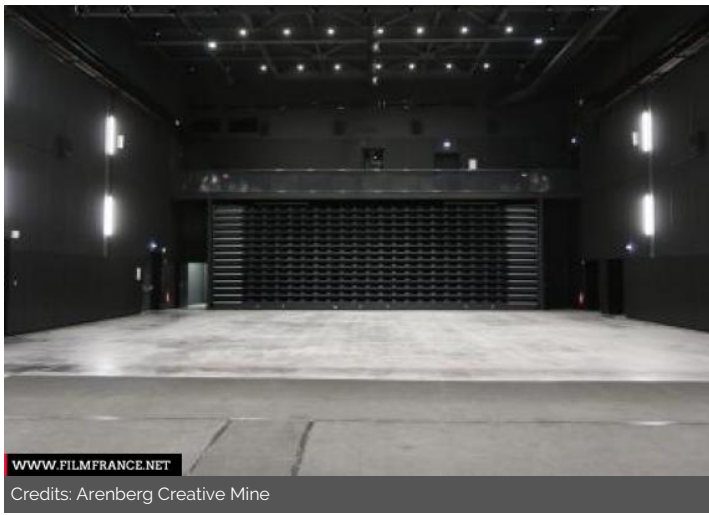

WWW.FILMFRANCE.NET

Credits: Arenberg Creative Mine