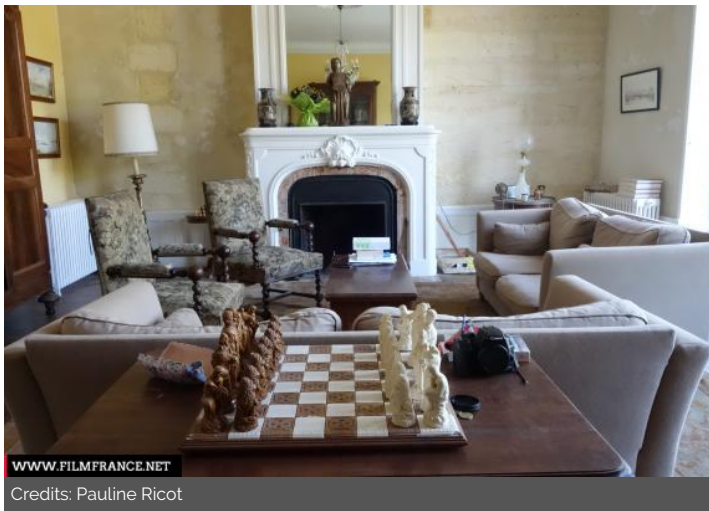

WWW.FILMFRANCE.NET
Credits: Pauline Ricot

LOCATION TYPE

CATEGORIES

House

ENVIRONMENT

Riverside, City

GENERAL PRESENTATION

LOCATION CONDITION TYPE

Restored or Renovated

LOCATION HISTORY

Old house offering great possibilities. The living room and the dining room are each 40m² and includes period furniture and ornate fireplace. The Roman entrance is fully equipped with ancient mosaic.

It is also quite large and can accommodate a large number of people. High ceiling height in these three rooms.

CONSTRUCTION PERIOD

XVIIIth Century

DOMINANT STYLE

Antiquity, Louis-Philippe, Restoration - Louis-Philippe

REMARKABLE ARCHITECTURAL

Fireplace, Column, Attic - Loft

ELEMENTS

MATERIALS

Moulding, Wooden floor, Wallpaper, Freestone - Limestone - Chalk