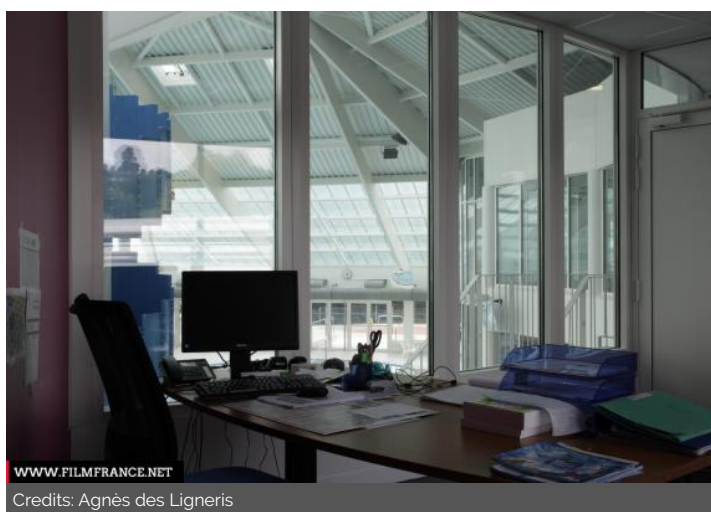

WWW.FILMFRANCE.NET

Credits: Agnès des Ligneris