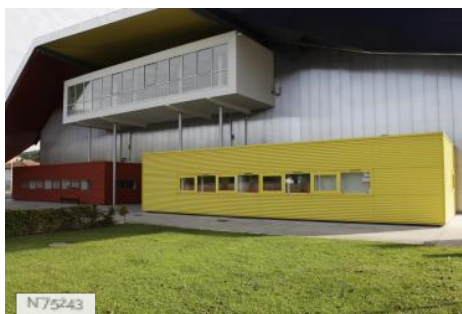

Salle multi-activités