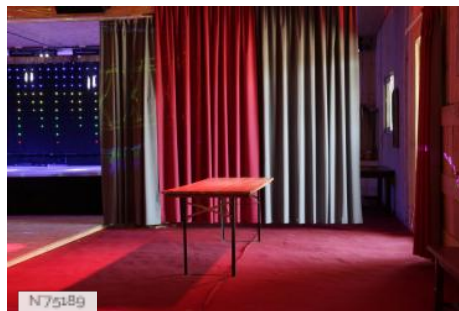

Countryside

GENERAL PRESENTATION

1 hangar, 1 manège, 1 barns,
5 ha, paddock, carrière

LOCATION CONDITION TYPE

Well maintained

Related locations

N 75188

Centre équestre