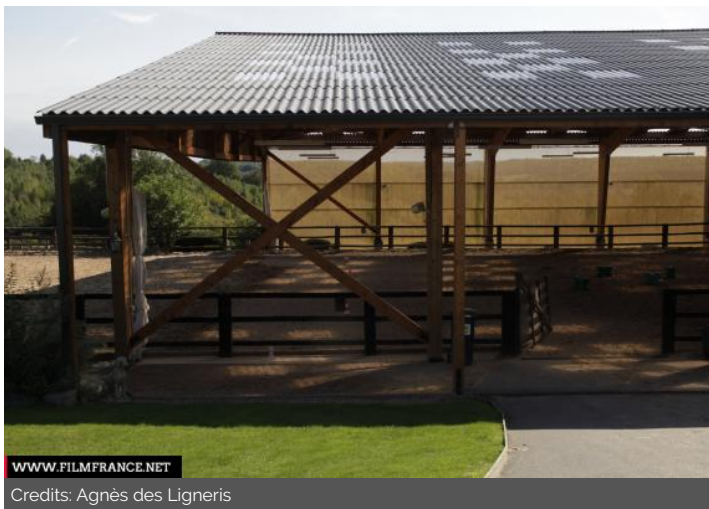

WWW.FILMFRANCE.NET

Credits: Agnès des Ligneris