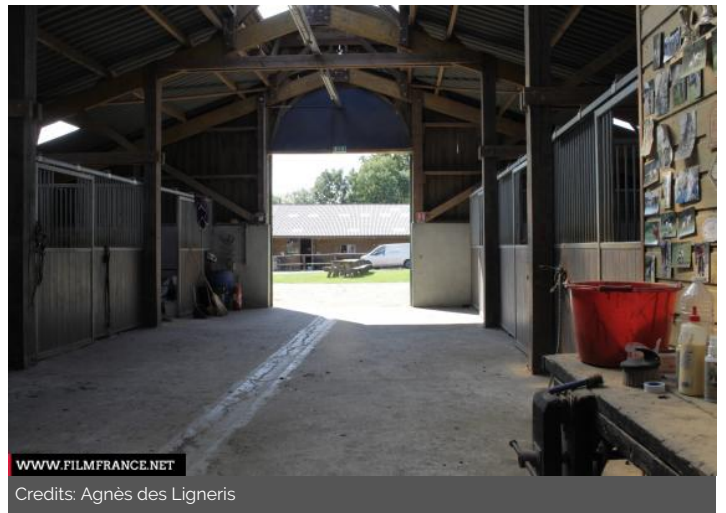

LOCATION TYPE

CATEGORIES

Agricultural building   Riding ring   Field   Stable   Barn   Shed (agricultural)   Stud farm   Riding school

Room

ENVIRONMENT

Countryside

GENERAL PRESENTATION

1hangar, 1 petit manège, 1 barns.
5 ha, paddock, carrière

LOCATION CONDITION TYPE

Well maintained