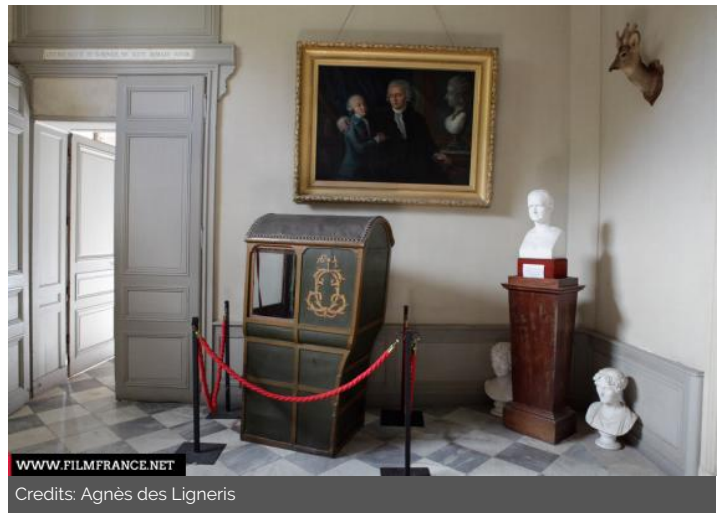

LOCATION TYPE

CATEGORIES

Castle Winter garden Orangery Room Ballroom Reception hall

ENVIRONMENT

Countryside

GENERAL PRESENTATION

LOCATION CONDITION TYPE

Well maintained, In restoration - Work in progress