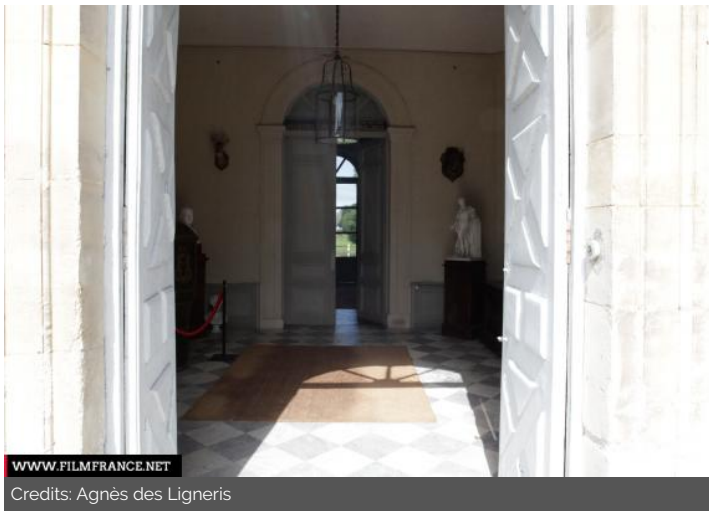

LOCATION TYPE

CATEGORIES

Castle Winter garden Orangery Room Ballroom Reception hall

ENVIRONMENT

Countryside

GENERAL PRESENTATION

LOCATION CONDITION TYPE

Well maintained, In restoration - Work in progress