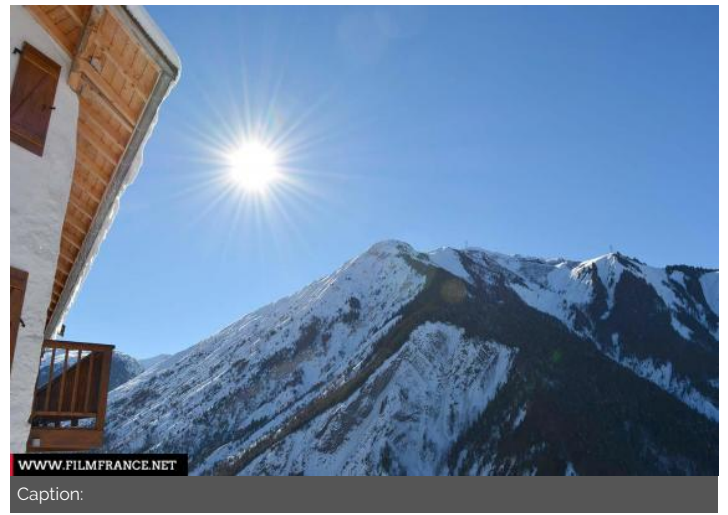

LOCATION TYPE

CATEGORIES

Chalet Shelter Garden Sauna Terrace

ENVIRONMENT

Mountain, Village

GENERAL PRESENTATION

LOCATION CONDITION TYPE

Well maintained

LOCATION HISTORY

Centenarian chalet renovated a few years ago

CONSTRUCTION PERIOD

1911-1920

DOMINANT STYLE

Traditionnal regional architecture