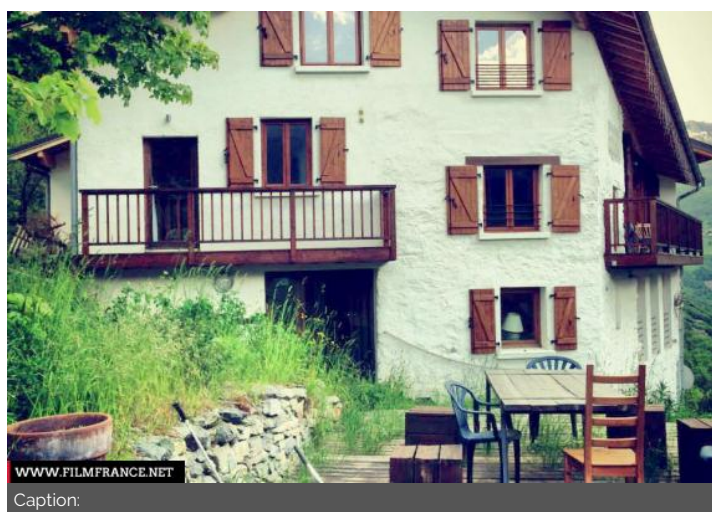

Geolocation

N°73152
updated: 07/10/2017

Broski Chalet

**73440 St Martin de Belleville
France**

Contact the commission
Auvergne Rhône-Alpes Film Commission
✉ | ☎ +33 (0)4 72 98 07 98