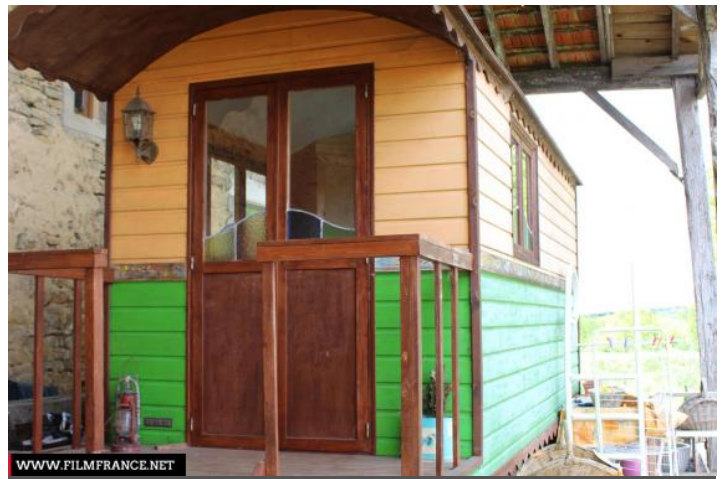

WWW.FILMFRANCE.NET

Credits: Propriétaire

Caption: Roulotte sur la terrasse