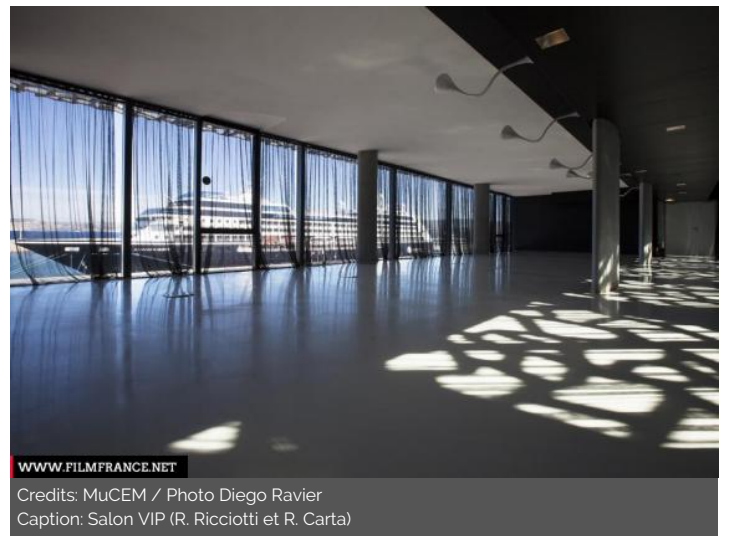

WWW.FILMFRANCE.NET

Credits: MuCEM / Photo Diego Ravier
Caption: Salon VIP (R. Ricciotti et R. Carta)