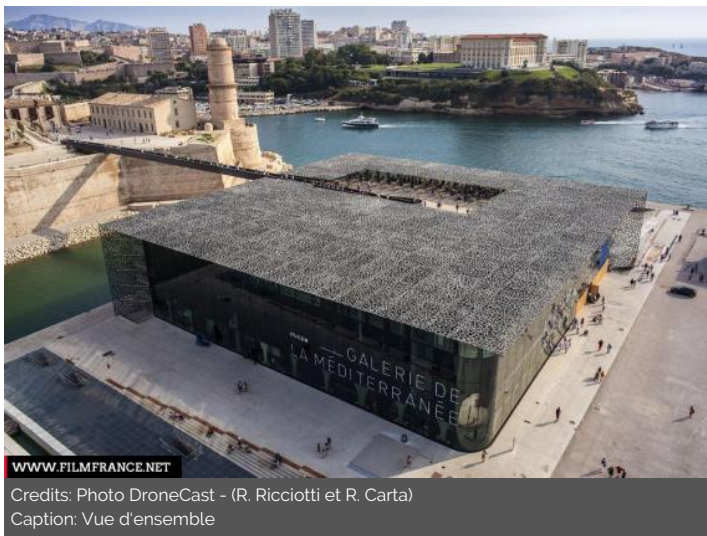

WWW.FILMFRANCE.NET

Credits: Photo DroneCast - (R. Ricciotti et R. Carta)
Caption: Vue d'ensemble