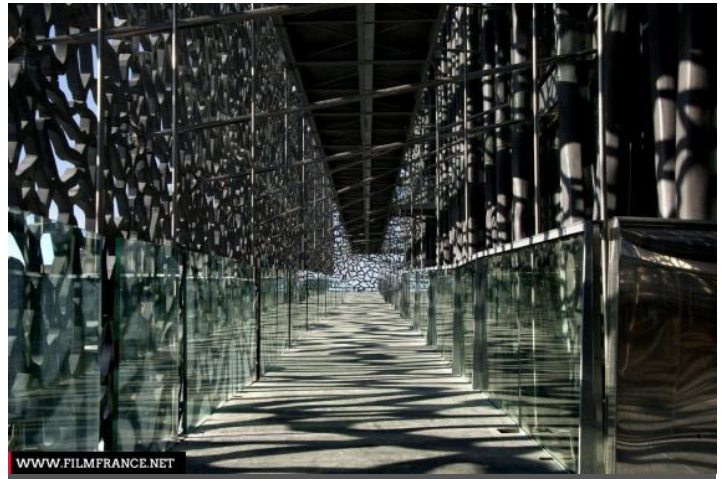

WWW.FILMFRANCE.NET

Credits: MuCEM / Photo Lisa Ricciotti
Caption: Rampes (R. Ricciotti et R. Carta)