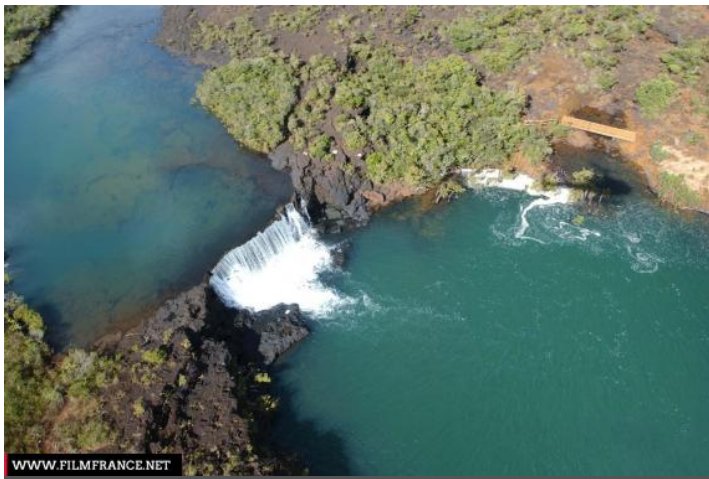

WWW.FILMFRANCE.NET

Caption: