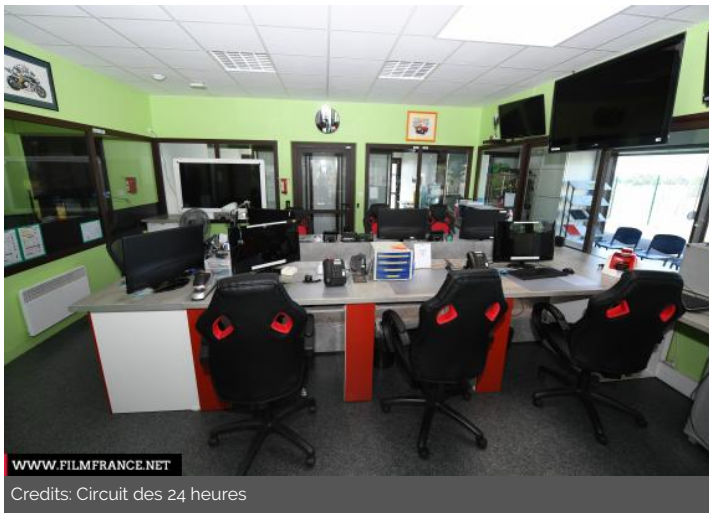

LOCATION TYPE

CATEGORIES	Racing circuit
ENVIRONMENT	Roadside, Countryside, Forest

GENERAL PRESENTATION

LOCATION CONDITION TYPE	Well maintained
LOCATION HISTORY	24 Hours of Le Mans is a motor racing for a period of 24 hours, taking place in June on a road south of the city of Le Mans in the Sarthe in France. This test has been around 1923.
CONSTRUCTION PERIOD	1901-1910