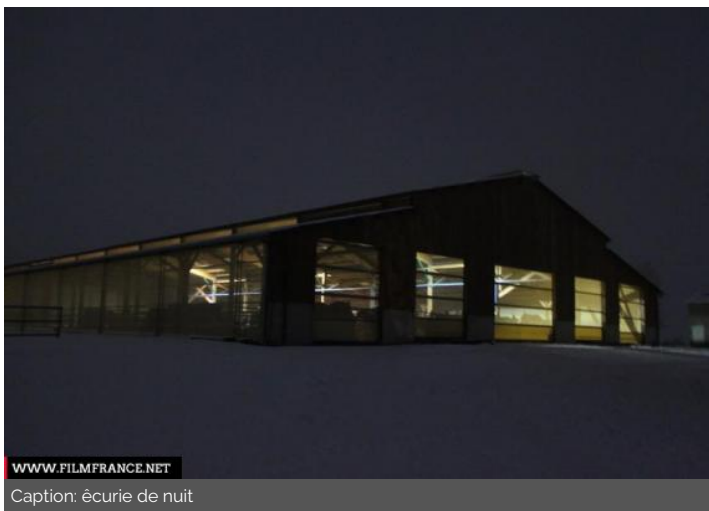

WWW.FILMFRANCE.NET

Caption: écurie de nuit

LOCATION TYPE

CATEGORIES

Trough Agricultural building Stable Breeding area House Grounds

ENVIRONMENT

Countryside

GENERAL PRESENTATION

LOCATION CONDITION TYPE

Well maintained

LOCATION HISTORY

Place horse breeding for 500 years. Napoleon sent Eugene de Beauharnais every year to buy mares there. Today there live the biggest herd of draft horses in Europe with which we make horse milk.