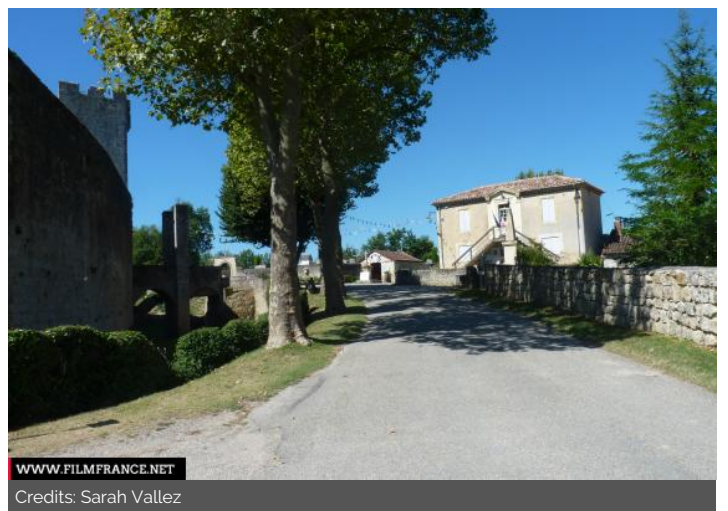

WWW.FILMFRANCE.NET

Credits: Sarah Vallez