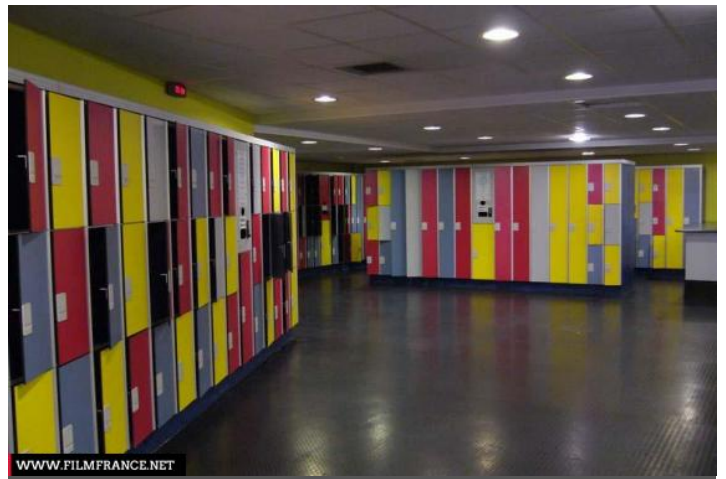

WWW.FILMFRANCE.NET

Credits: Juillet 2007 / ACAP - Raphael Soatto
Caption: Changing room and compartment