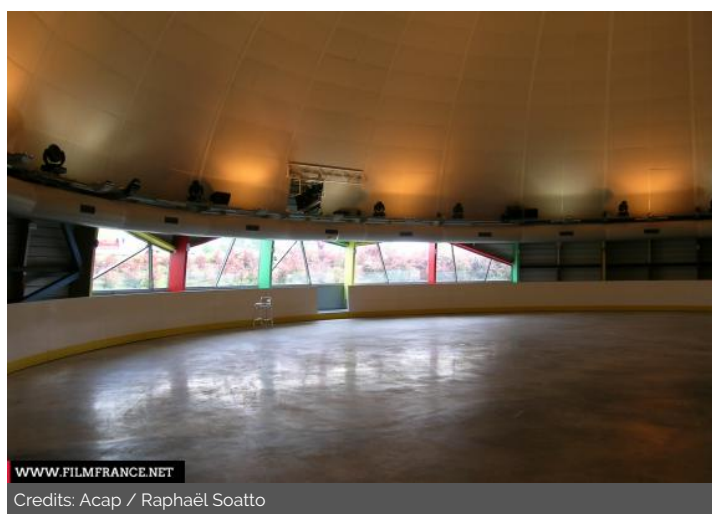

WWW.FILMFRANCE.NET

Credits: Acap / Raphaël Soatto