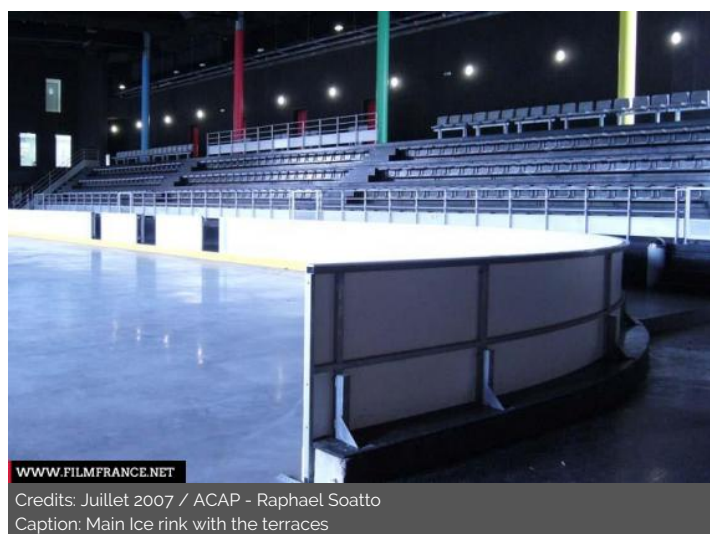

WWW.FILMFRANCE.NET

Credits: Juillet 2007 / ACAP - Raphael Soatto
Caption: Main Ice rink with the terraces