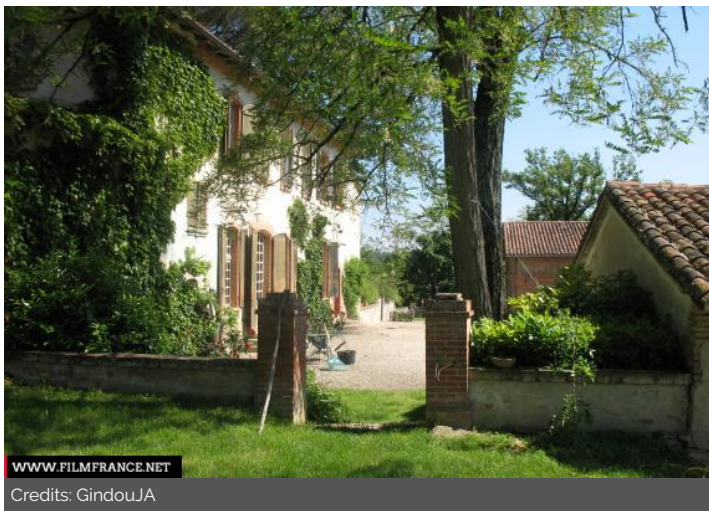

Geolocation

N°53359
updated: 10/12/2017

House - MONTAUBAN

**82000 Montauban
France**

Contact the commission

**Occitanie Film Commission / Gindou Cinéma : Lot, Tarn-
et-Garonne**

✉ | 📞 +33 (0)5 65 22 89 69